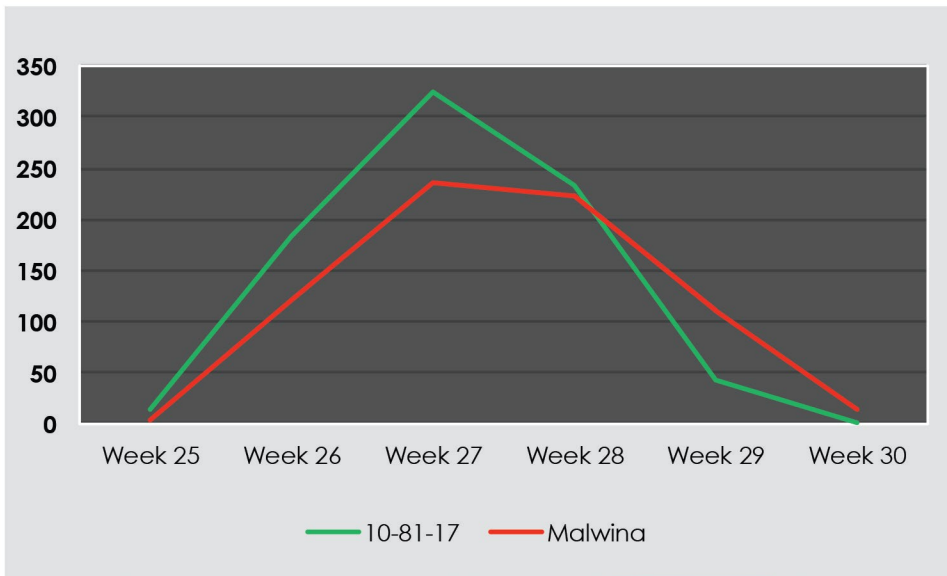

## Malwina alternative

10-81-17 is a very late selection to be named in 2016. Fruits are very well tasting, firm and have a bright red colour. It can be used for all outlets; direct sales, supermarket sales and export.

- Harvest 10 days after Faith
- Very tasty fruit, well storable
- Tolerant to most leave diseases
- Strong growing plant which needs wide spacing
- Be aware of flower thrips and blossom weevil

	Week 25	Week 26	Week 27	Week 28	Week 29	Week 30	Totaal
10-81-17	15	185	325	234	44	1	<b>804</b>
Malwina	3	120	236	223	111	13	<b>706</b>